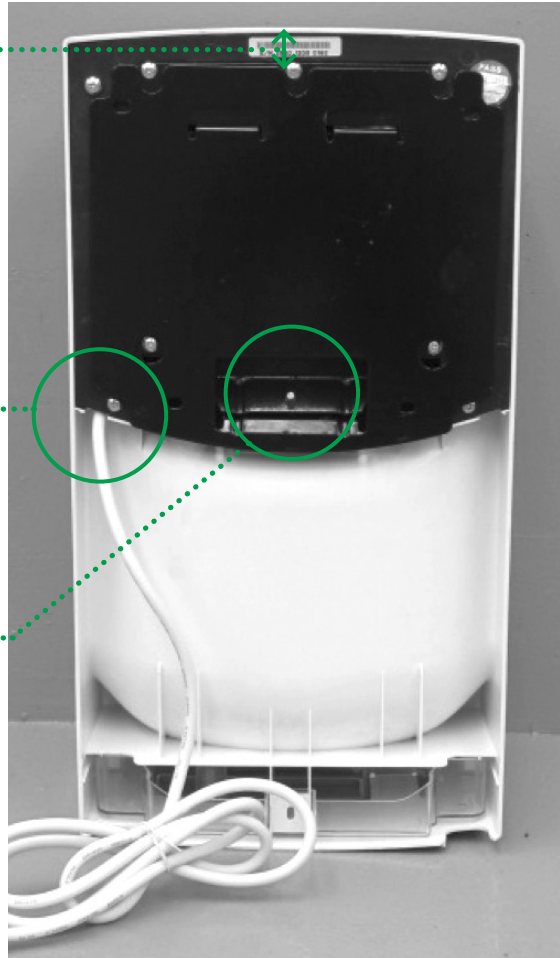

Installation of Verde Mini Dryer

Suggested Installation Height

From Floor to Top of Hand Dryer **Male:** 1300mm **Female:** 1200mm
Complies with disabled persons requirements.

Photo shows the mounting plate attached to the back of the dryer in Actual position.

Distance from top of Dryer to Mounting Plate

20mm.

Power cord exit point.

Security screw.

To release mounting plate from dryer, remove filter from front of dryer then remove security screw.

Dryer Width

250mm

Mounting Plate Width

225mm

Dryer Height

468mm.