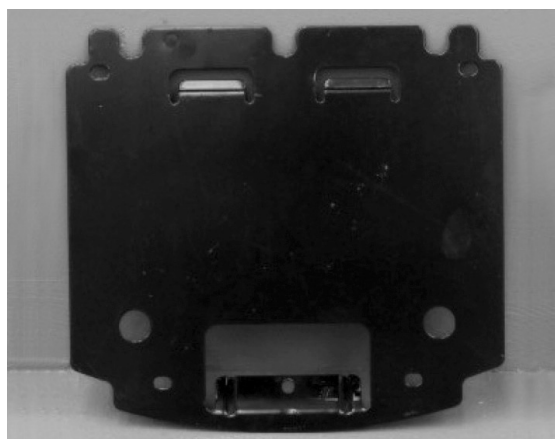

Mounting Plate Height

210mm.