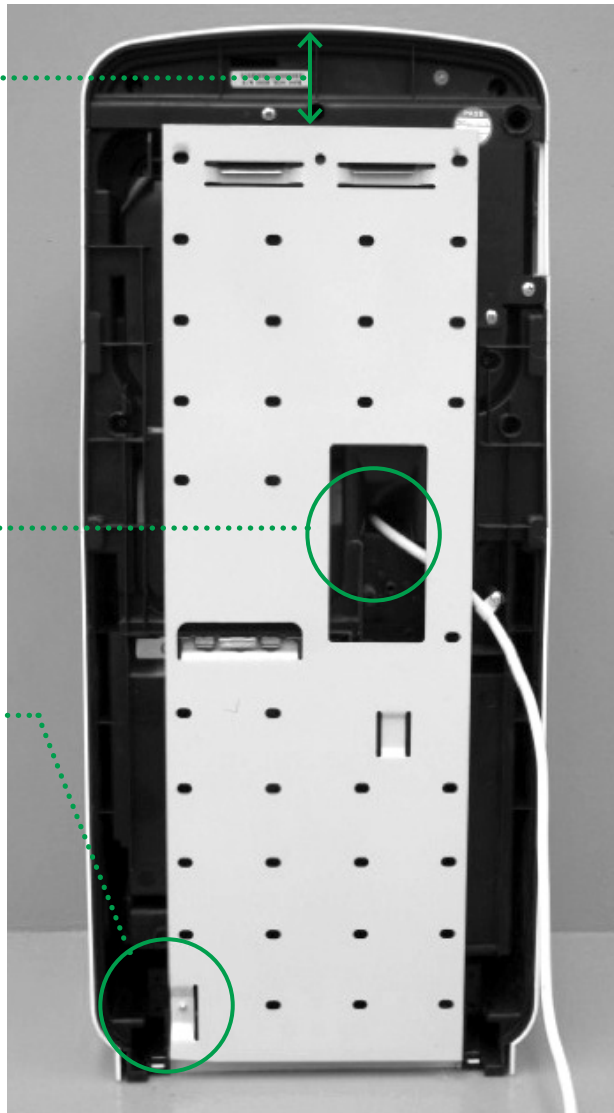

Installation of Verde Maxi Dryer

Suggested installation height from floor to top of Hand Dryer

Male: 1000 - 1100mm

Female: 950 - 1050mm

Photo shows the mounting plate attached to the back of the dryer in Actual position.

Distance from top of Dryer to Mounting Plate

60mm.

Dryer Height

685mm.

Power cord exit point.

Security screw.

To release mounting plate from dryer, remove water collection tray then remove security screw from front of dryer.

Dryer Width

300mm

Installation of Verde Maxi Dryer

Suggested installation height from floor to top of Hand Dryer

Male: 1000 - 1100mm

Female: 950 - 1050mm

Distance from top of Mounting Plate to Power Cord cutout

195mm.

Power cord cutout

Height: 125mm.

Distance from edge of mounting plate to edge power cord cut out is 105mm.

Width: 60mm.

Mounting Plate Height

610mm.

Mounting Plate Width