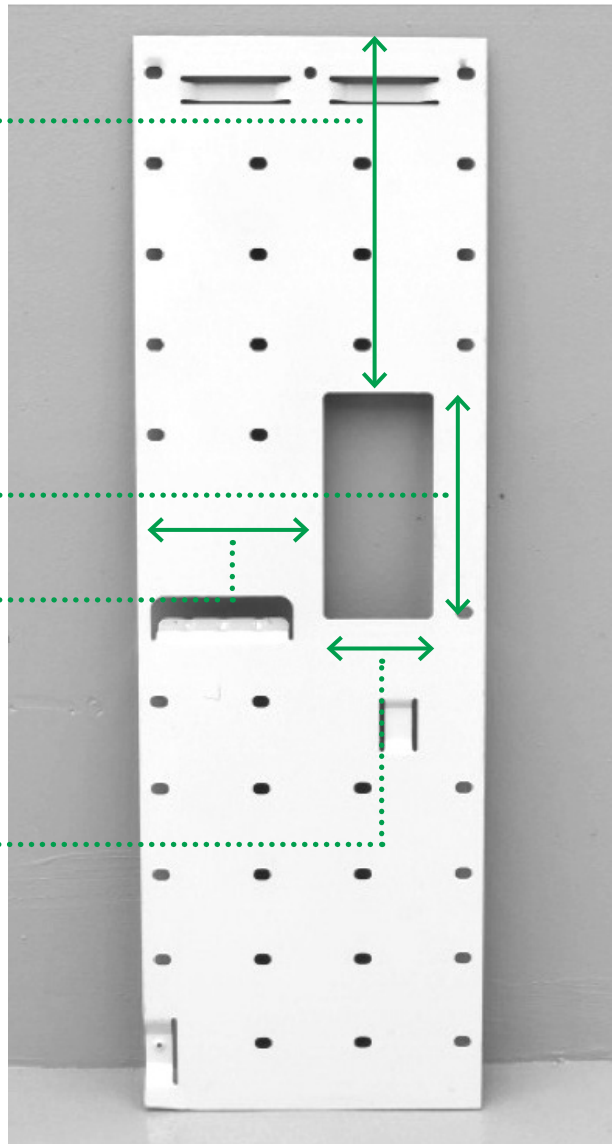

Installation of Verde Maxi Dryer

Suggested installation height from floor to top of Hand Dryer

Male: 1000 - 1100mm

Female: 950 - 1050mm

Photo shows the mounting plate attached to the back of the dryer in Actual position.

Distance from top of Dryer to Mounting Plate

60mm.

Dryer Height

685mm.

Power cord exit point.

Security screw.

To release mounting plate from dryer, remove water collection tray then remove security screw from front of dryer.

Dryer Width

300mm

Installation of Verde Maxi Dryer

Suggested installation height from floor to top of Hand Dryer

Male: 1000 - 1100mm

Female: 950 - 1050mm

Distance from top of Mounting Plate to Power Cord cutout

195mm.

Power cord cutout

Height: 125mm.

Distance from edge of mounting plate to edge power cord cut out is 105mm.

Width: 60mm.

Mounting Plate Height

610mm.

Mounting Plate Width